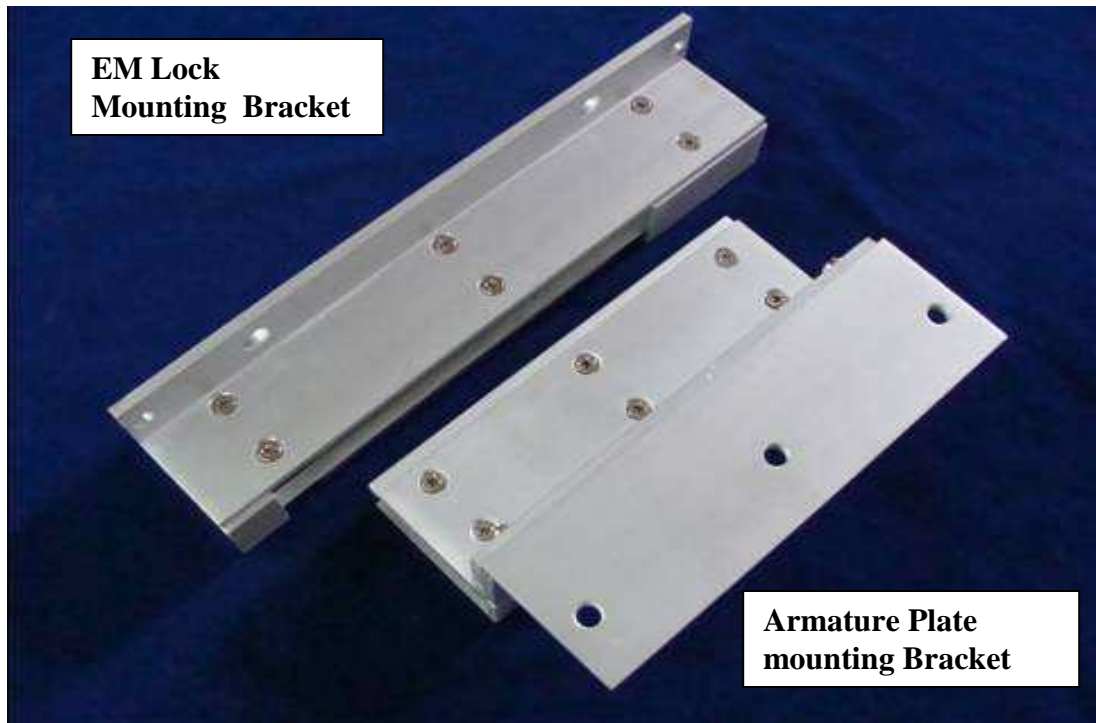

FIXING BRACKETS

Specifications

Model	UL1Z-600
Description	Frameless door 600 LBS EM Lock & Armature plate Fixing brackets
Construction Material	Aluminum
Mounting	Frameless door Glass Door mount [Glass Door & Frame Thickness :15mm (max)]
Armature Plate mounting Bracket	
Size	[164L x 83W x 106H]mm
Weight	708 Grams
EM Lock Mounting Bracket	
Size	[252L x 58W x 60H]mm
Weight	661 Grams
Application	In swing/Out swing