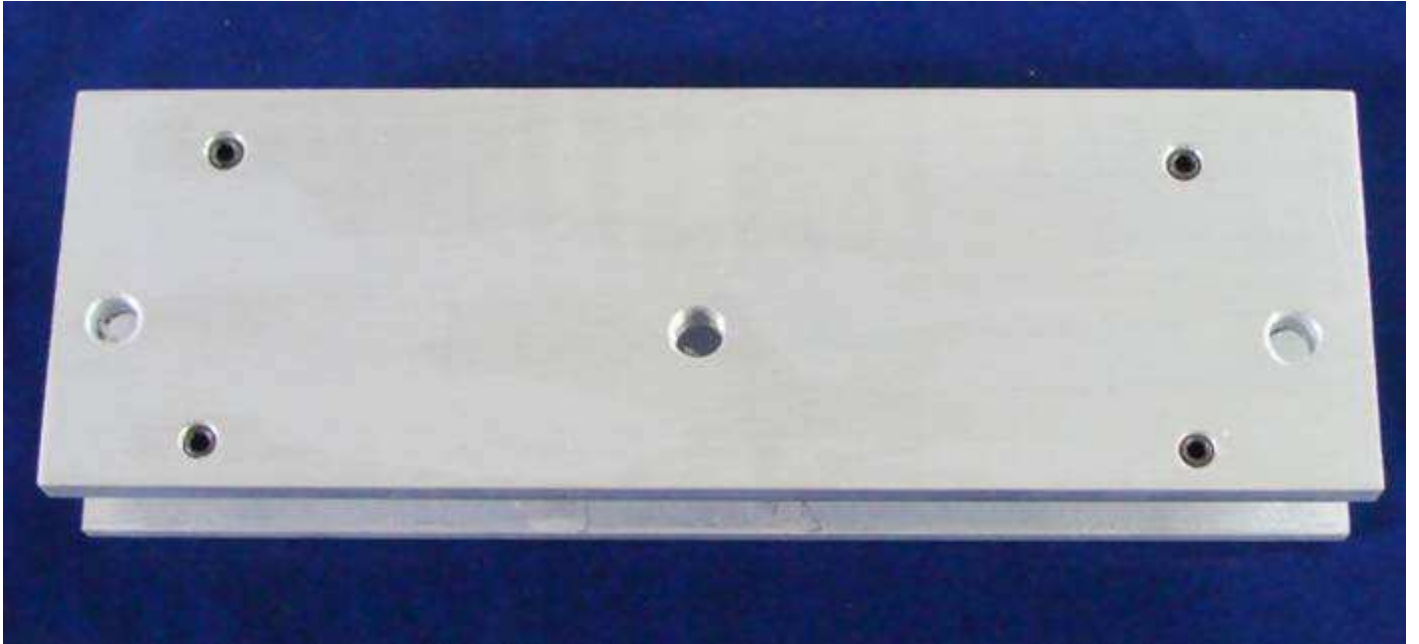

FIXING BRACKETS**Specifications**

Model	U-1200
Description	1200 LBS EM Lock Armature plate Fixing brackets
Construction Material	Aluminum
Mounting	Glass Door mount [Glass Thickness 15mm (max)]
Weight	356 Grams
Size	[186L x 28W x 60H]mm
Application	In swing/Out swing