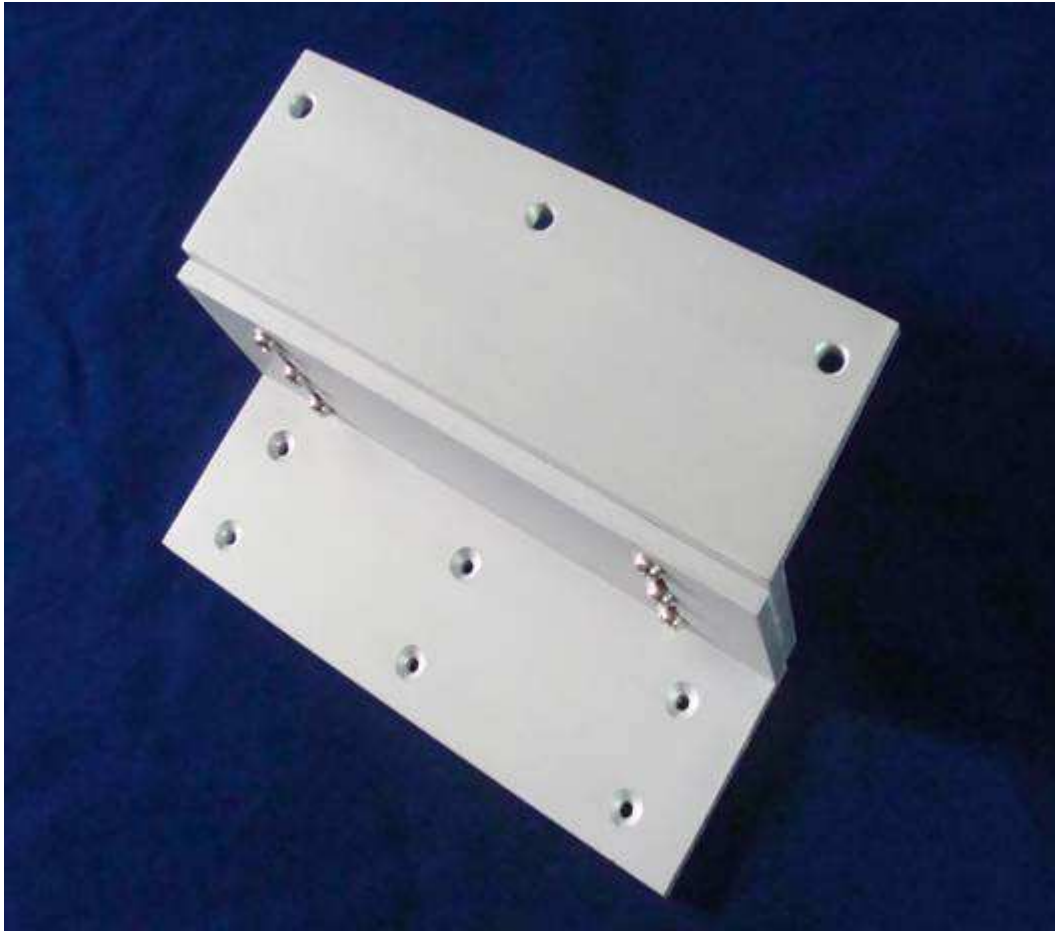

FIXING BRACKETS

Specifications

Model	Z-1200
Description	1200 LBS EM Lock Armature plate Fixing brackets
Construction Material	Aluminum
Mounting	Surface mount
Weight	746 Grams.
Size	[185L x 70W x 132H]mm
Application	In swing/Out swing